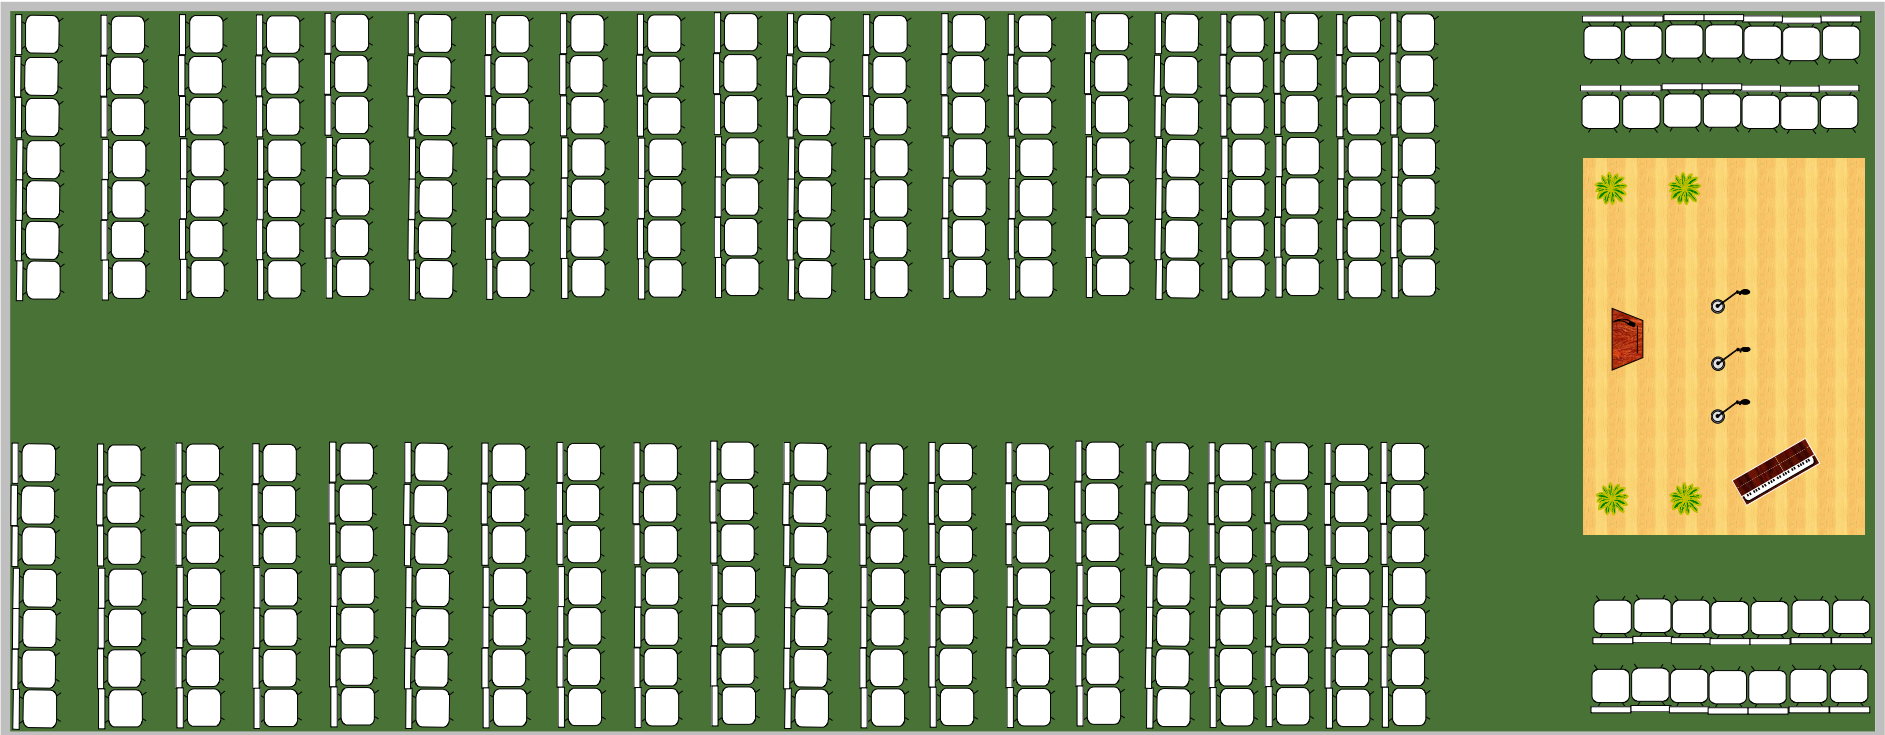

**30' X 80' auditorium seating floor plan**

**294 Seating capacity with 12' x 16' stage shown**  
**400 maximum seating capacity without stage**